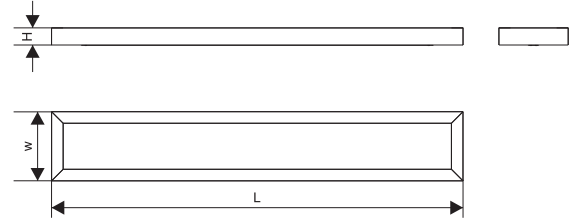

RISE SERIES

BUILD AN HARMONIOUS SPHERE WITH PURE LIGHTS.

Powered by

Intelligence
Inside

RISE.

Parameters

| Model | Power | LED Qty | Luminous Flux | Efficacy | Size |
|-----------------|-------|----------------|---------------|----------|------------|
| 1200x150Surface | 36W | 2835SMD180LEDS | 2880LM | 80Lm/W | 120*15*4cm |

Input Voltage: AC180-240V
 Frequency: 50/60Hz
 Power Factors: ≥ 0.5
 Efficiency: 90%
 CCT: 6000 ~ 6500K
 CRI: Ra ≥ 80
 Beam Angle: 120°
 Body Material: Aluminum+ IRON+PS
 Body Color: White
 Input Cable: 0.5mm²
 Installation: Embedded
 Protection: IP20
 Environment: -20°C ~ 40°C
 Longevity: 20,000h

Packing

| Model | Weight/PC | Qty/CTN | Inner Box Size | Master CTN |
|-----------------|-----------|---------|----------------|-------------|
| 1200x150Surface | 2.7kg | 5 | 121x5.5x20.5cm | 123x30x22cm |